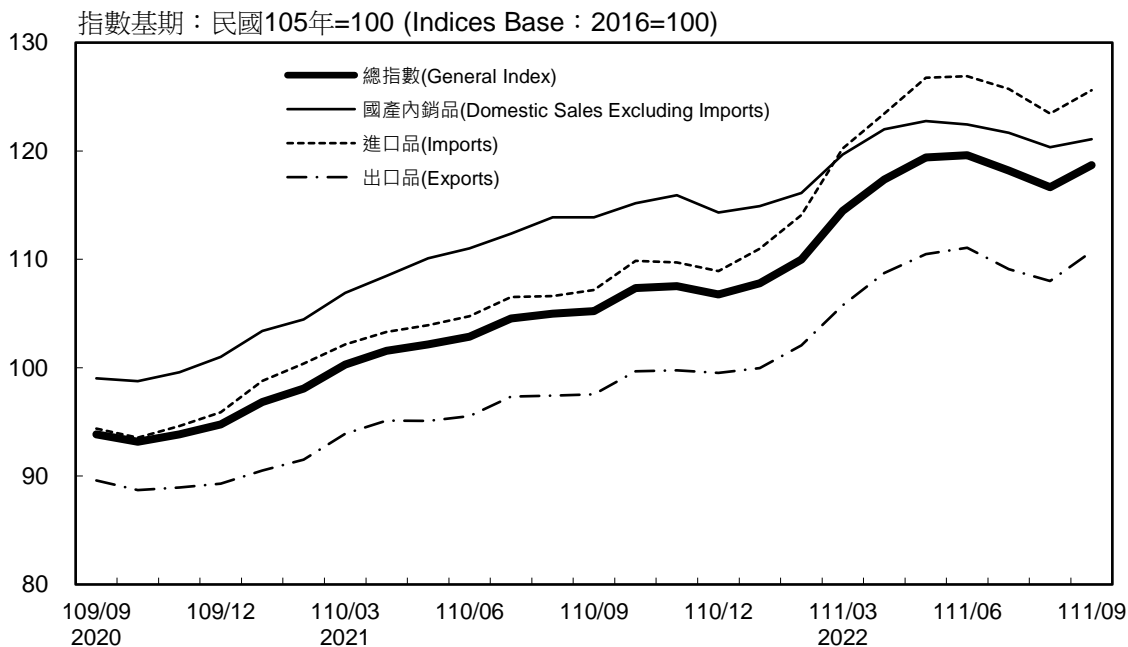

躉售物價指數及變動率圖 Trends of Wholesale Price Indices