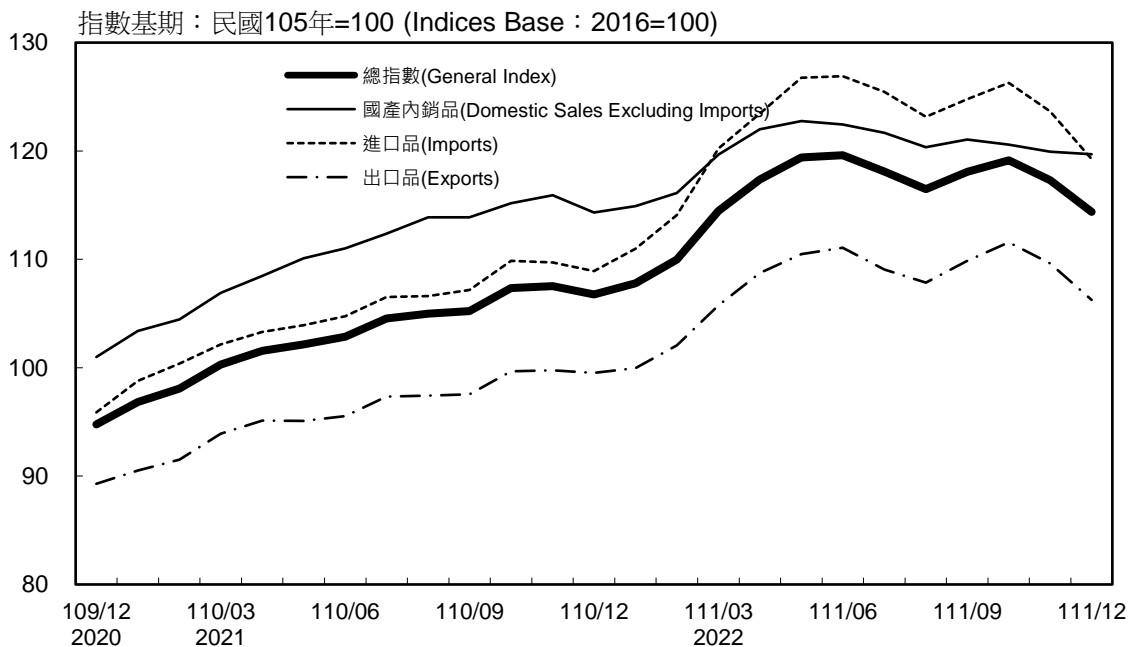

躉售物價指數及變動率圖 Trends of Wholesale Price Indices