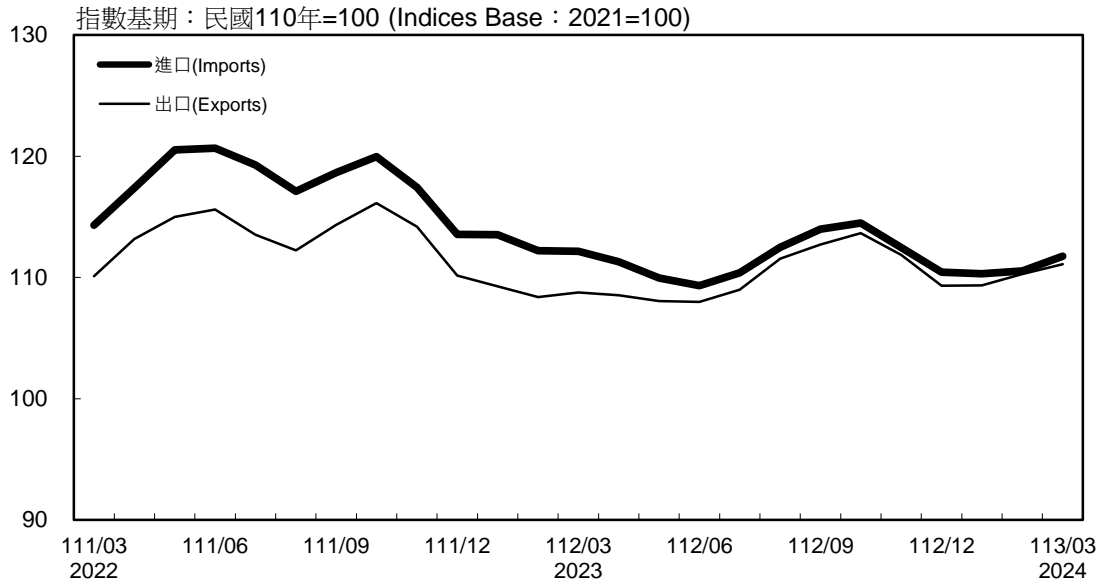

消費者物價指數及變動率圖 Trends of Consumer Price Indices

消費者物價指數及變動率圖(續) Trends of Consumer Price Indices (Cont.)

指數基期：民國110年=100 (Indices Base Period : 2021=100)

年增率

單位(Unit) : %

Annual Change

生產者、國產內銷物價指數及變動率圖 Trends of Producer & Domestic Sales Excluding Imports Price Indices

年增率 Annual Change

進、出口物價指數及變動率圖 (以新臺幣計價)

Trends of Import & Export Price Indices (on NTD Basis)

年增率

Annual Change