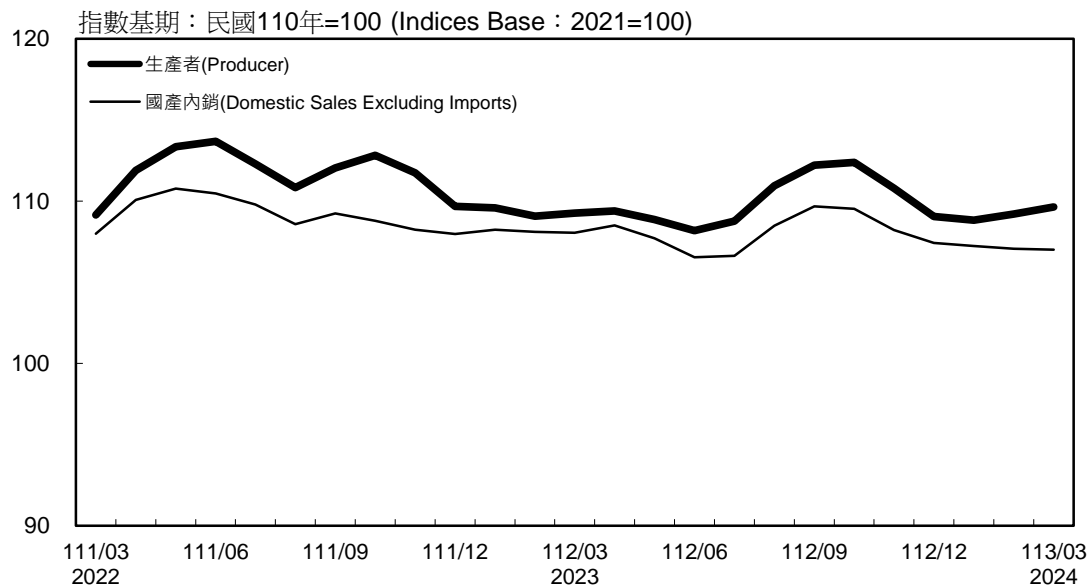

消費者物價指數及變動率圖 Trends of Consumer Price Indices

消費者物價指數及變動率圖(續) Trends of Consumer Price Indices (Cont.)

指數基期：民國110年=100 (Indices Base Period : 2021=100)

年增率

單位(Unit) : %

Annual Change

生產者、國產內銷物價指數及變動率圖 Trends of Producer & Domestic Sales Excluding Imports Price Indices

年增率 Annual Change

進、出口物價指數及變動率圖 (以新臺幣計價)

Trends of Import & Export Price Indices (on NTD Basis)

年增率

Annual Change