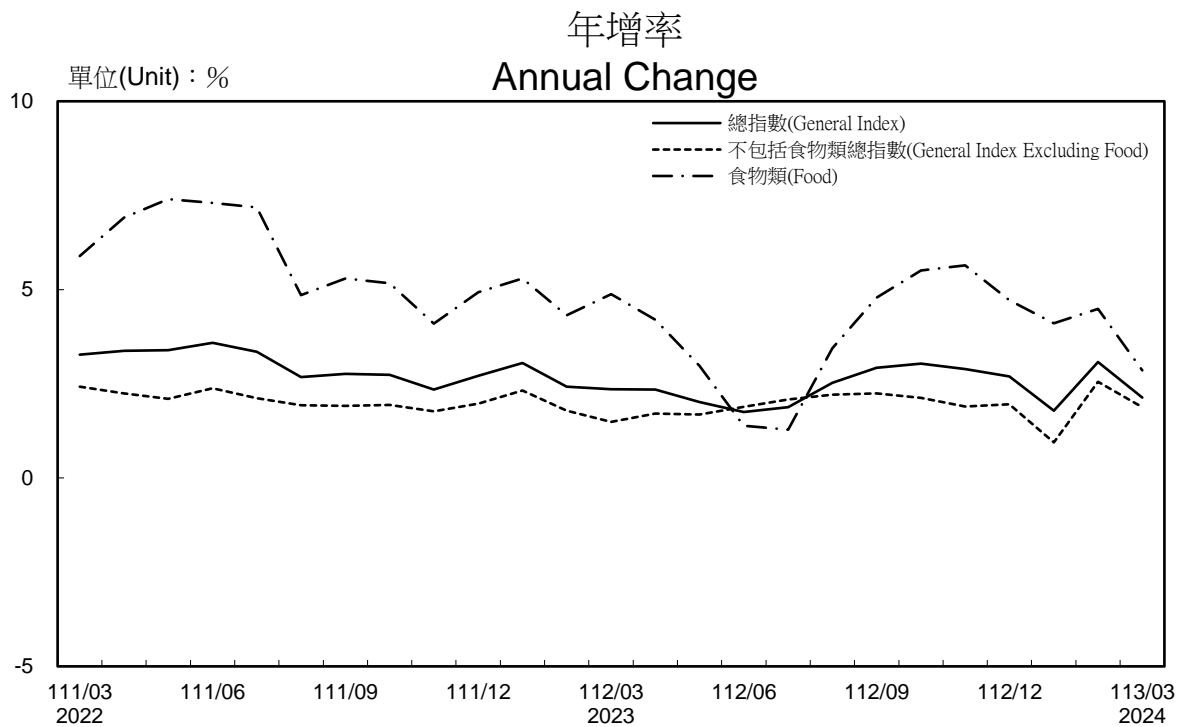

消費者物價指數及變動率圖 Trends of Consumer Price Indices

消費者物價指數及變動率圖(續) Trends of Consumer Price Indices (Cont.)

指數基期：民國110年=100 (Indices Base Period : 2021=100)

年增率

單位(Unit) : %

Annual Change

生產者、國產內銷物價指數及變動率圖 Trends of Producer & Domestic Sales Excluding Imports Price Indices

年增率 Annual Change

進、出口物價指數及變動率圖 (以新臺幣計價)

Trends of Import & Export Price Indices (on NTD Basis)

年增率

Annual Change