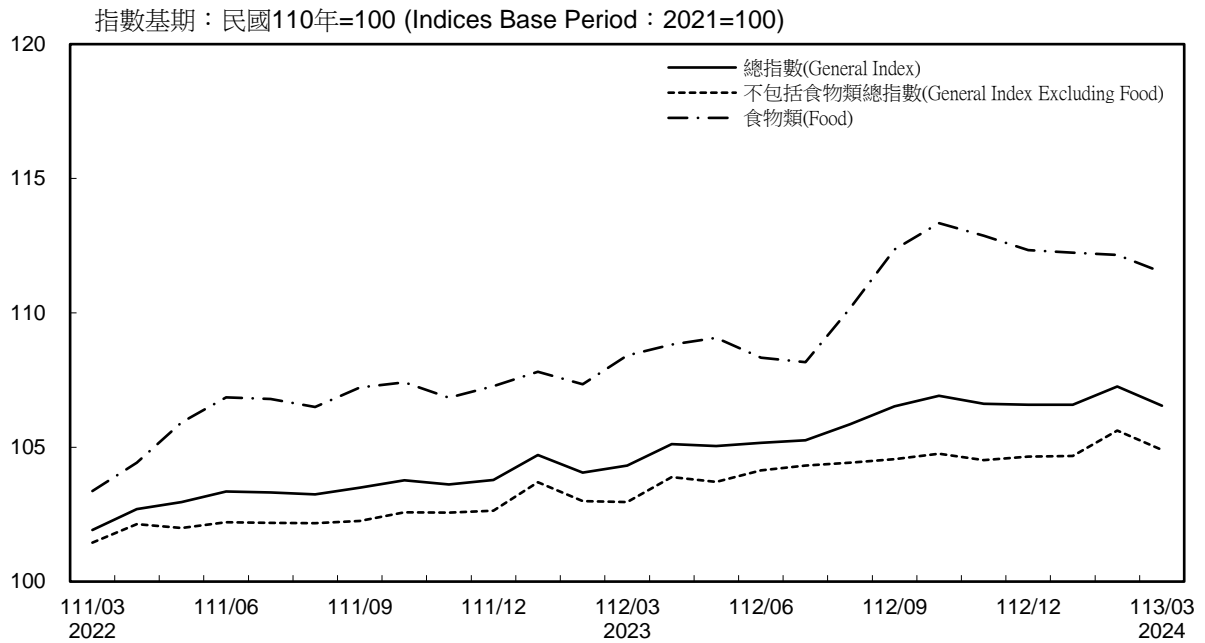

消費者物價指數及變動率圖 Trends of Consumer Price Indices

消費者物價指數及變動率圖(續) Trends of Consumer Price Indices (Cont.)

指數基期：民國110年=100 (Indices Base Period : 2021=100)

年增率

單位(Unit) : %

Annual Change

生產者、國產內銷物價指數及變動率圖 Trends of Producer & Domestic Sales Excluding Imports Price Indices

年增率 Annual Change

進、出口物價指數及變動率圖 (以新臺幣計價)

Trends of Import & Export Price Indices (on NTD Basis)

年增率

Annual Change