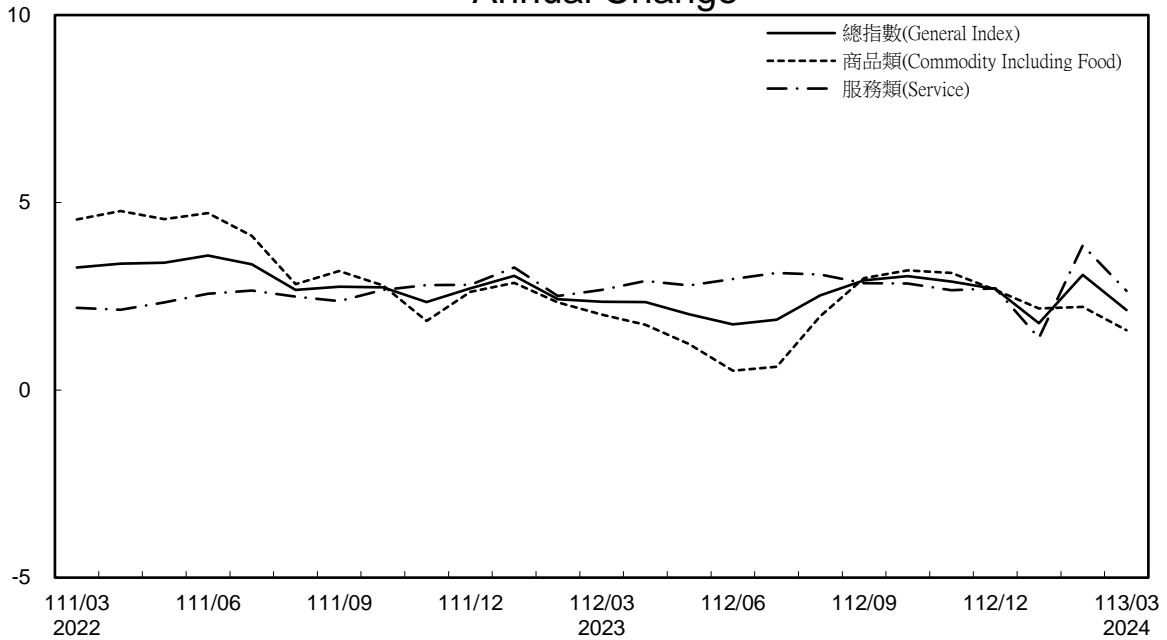

消費者物價指數及變動率圖 Trends of Consumer Price Indices

消費者物價指數及變動率圖(續) Trends of Consumer Price Indices (Cont.)

指數基期：民國110年=100 (Indices Base Period : 2021=100)

年增率

單位(Unit) : %

Annual Change

生產者、國產內銷物價指數及變動率圖 Trends of Producer & Domestic Sales Excluding Imports Price Indices

年增率 Annual Change

進、出口物價指數及變動率圖 (以新臺幣計價)

Trends of Import & Export Price Indices (on NTD Basis)

年增率

Annual Change