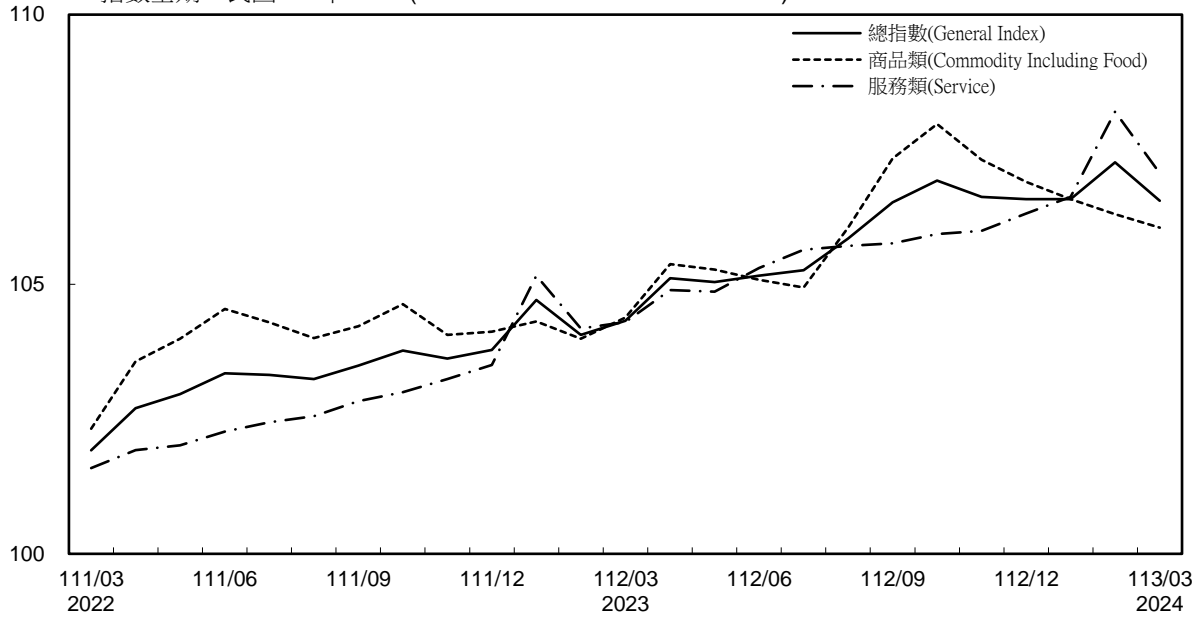

消費者物價指數及變動率圖 Trends of Consumer Price Indices

消費者物價指數及變動率圖(續) Trends of Consumer Price Indices (Cont.)

指數基期：民國110年=100 (Indices Base Period : 2021=100)

年增率

單位(Unit) : %

Annual Change

生產者、國產內銷物價指數及變動率圖 Trends of Producer & Domestic Sales Excluding Imports Price Indices

年增率 Annual Change

進、出口物價指數及變動率圖 (以新臺幣計價)

Trends of Import & Export Price Indices (on NTD Basis)

年增率

Annual Change