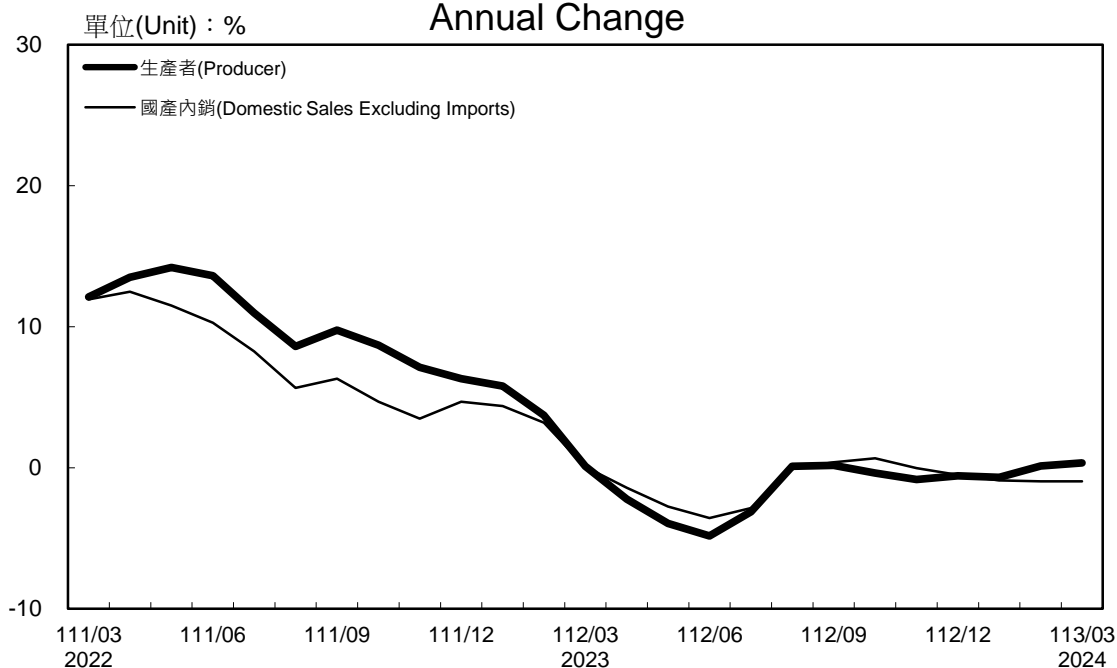

消費者物價指數及變動率圖 Trends of Consumer Price Indices

消費者物價指數及變動率圖(續) Trends of Consumer Price Indices (Cont.)

指數基期：民國110年=100 (Indices Base Period : 2021=100)

年增率

單位(Unit) : %

Annual Change

生產者、國產內銷物價指數及變動率圖 Trends of Producer & Domestic Sales Excluding Imports Price Indices

年增率 Annual Change

進、出口物價指數及變動率圖 (以新臺幣計價)

Trends of Import & Export Price Indices (on NTD Basis)

年增率

Annual Change