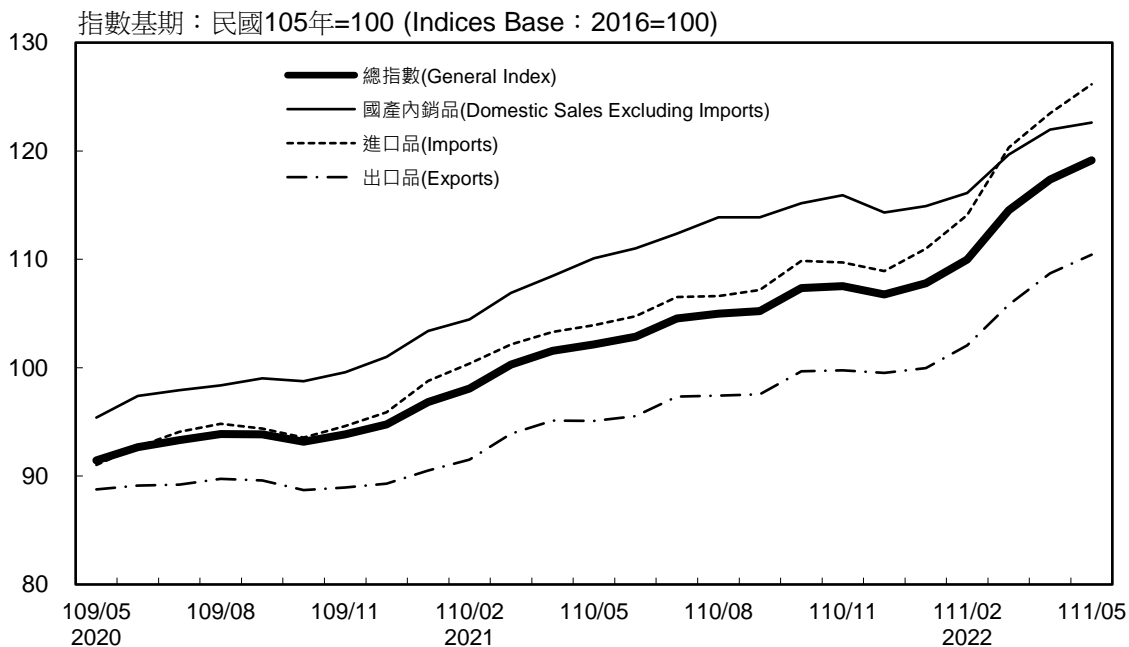

躉售物價指數及變動率圖 Trends of Wholesale Price Indices