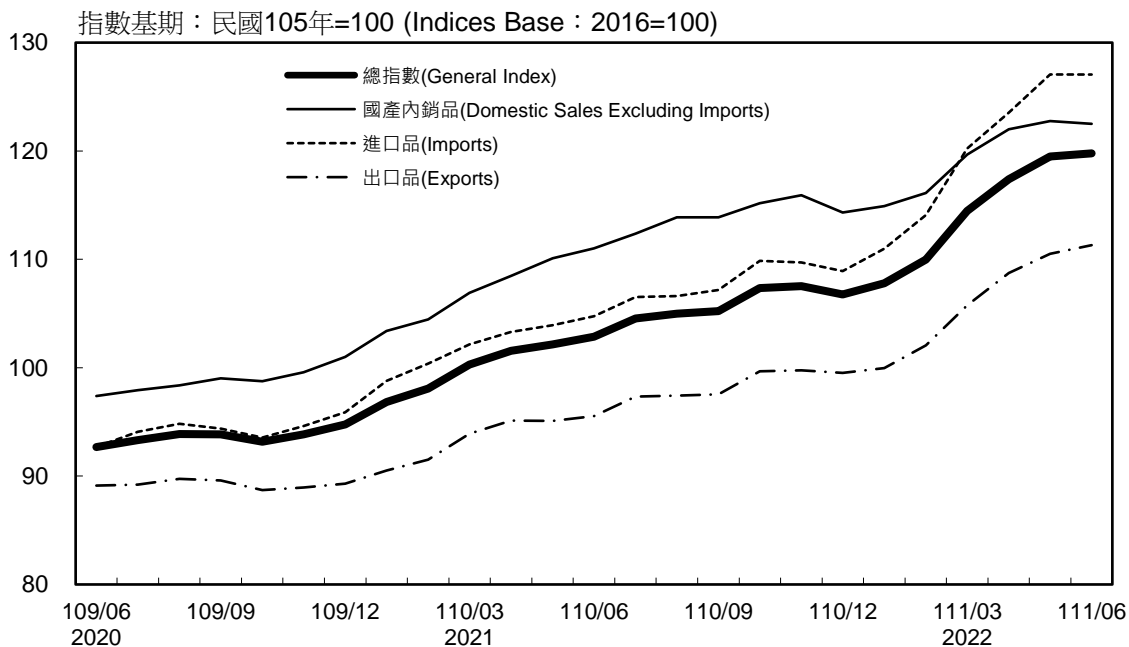

躉售物價指數及變動率圖 Trends of Wholesale Price Indices