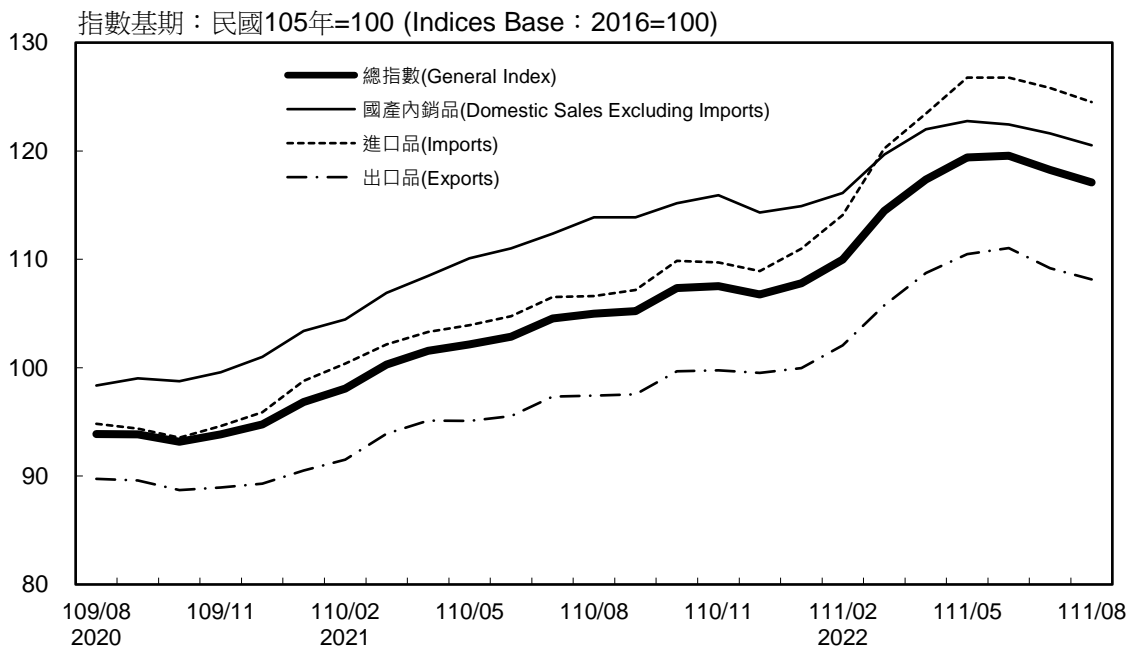

躉售物價指數及變動率圖 Trends of Wholesale Price Indices